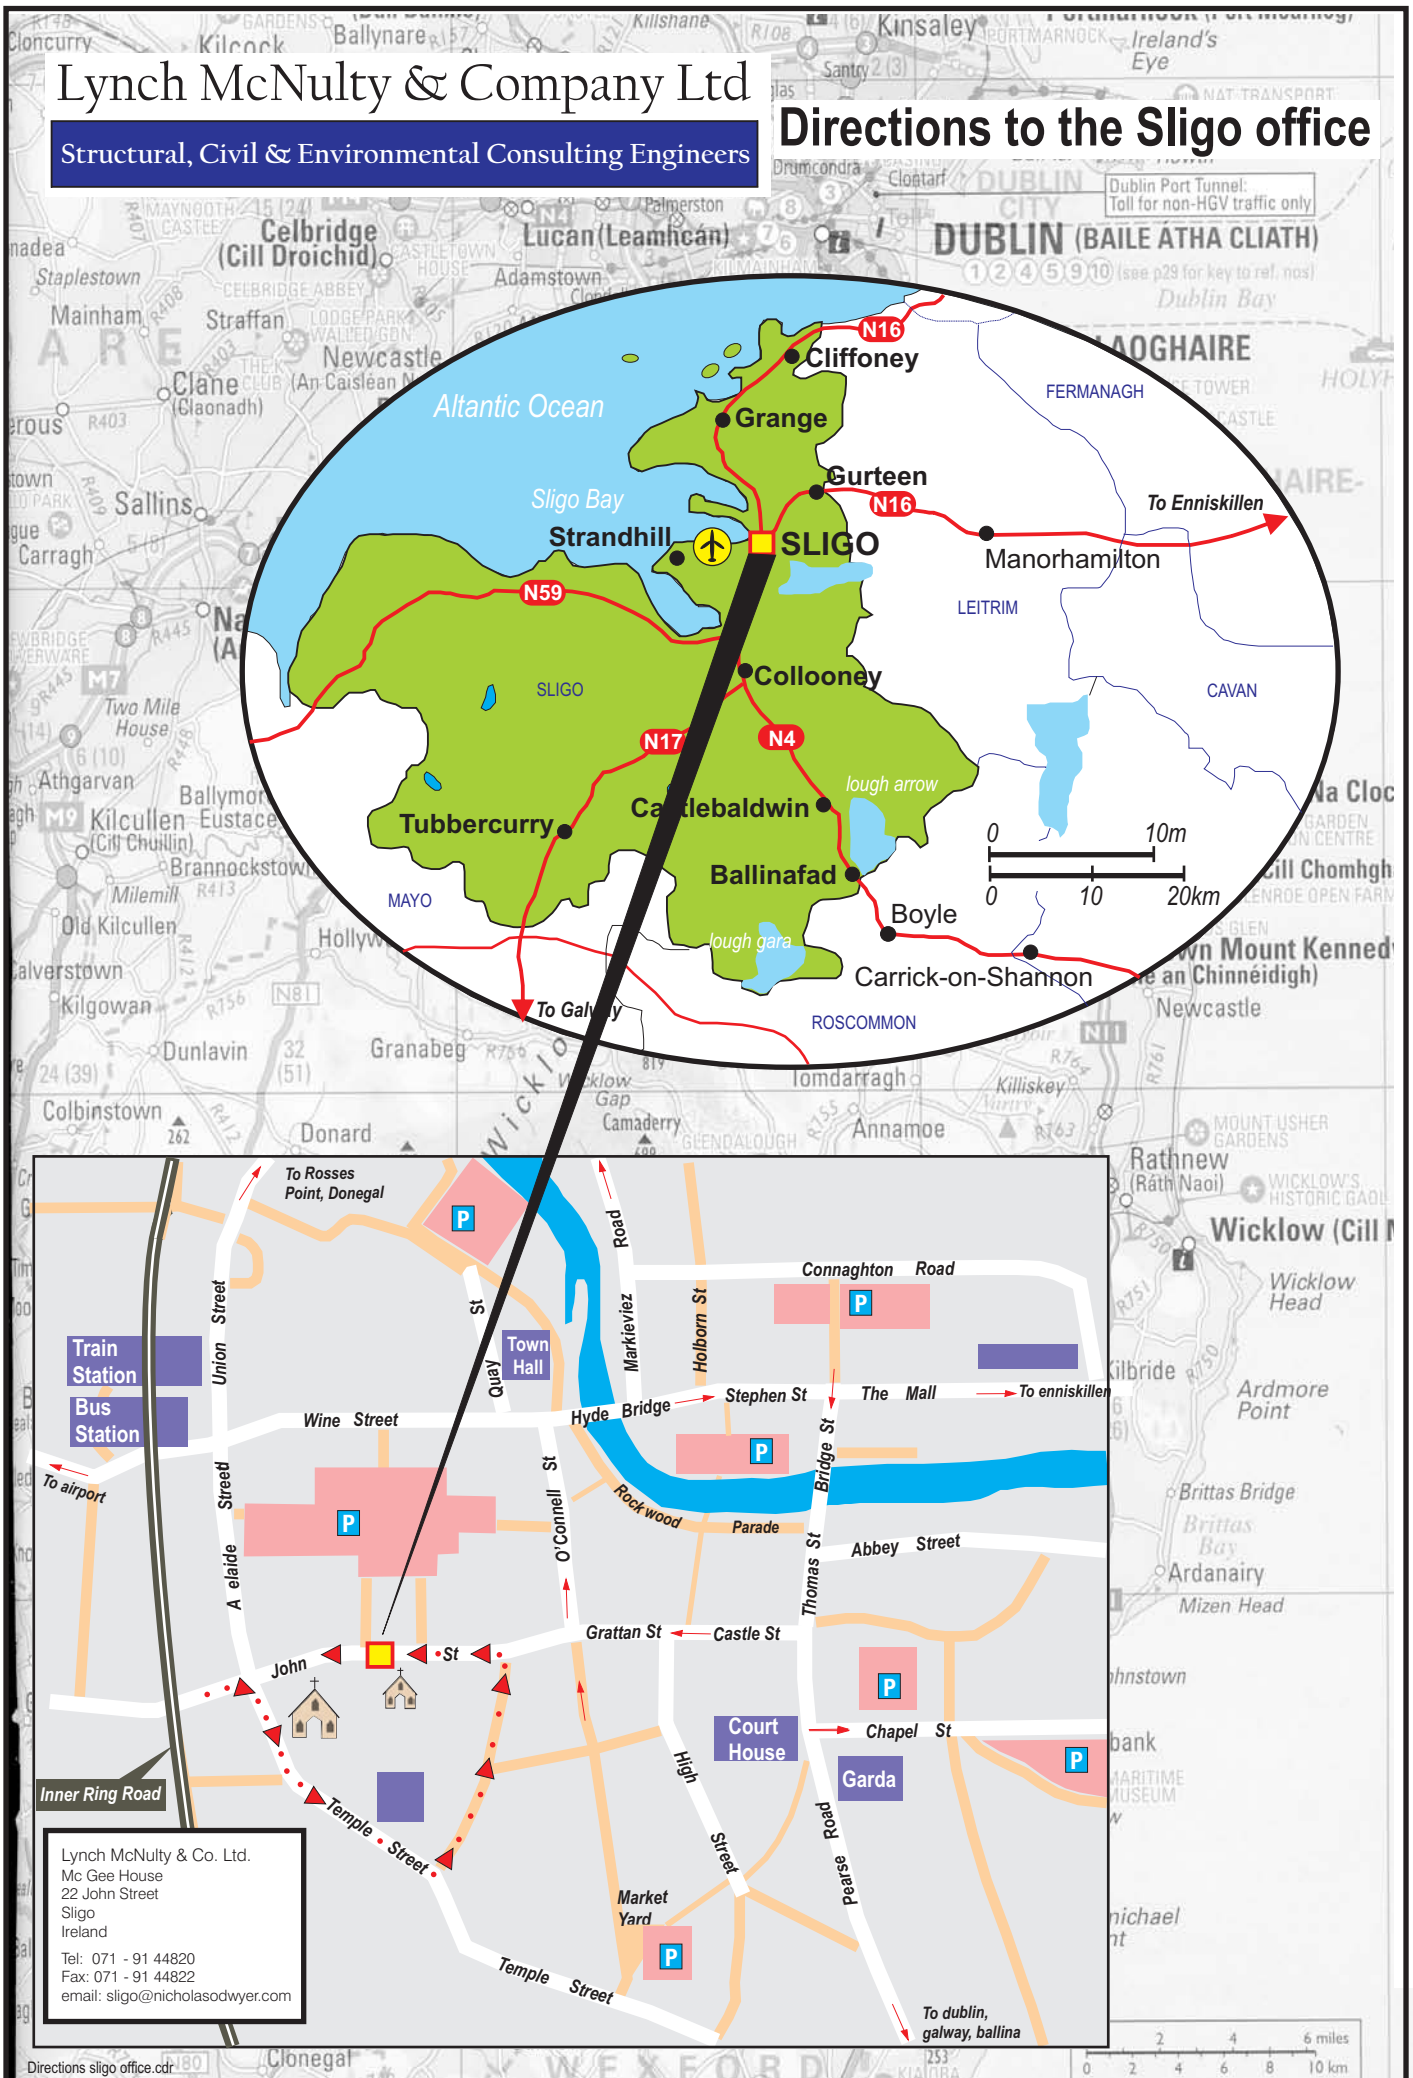

Lynch McNulty & Company Ltd

Structural, Civil & Environmental Consulting Engineers

Directions to the Sligo office

Lynch McNulty & Co. Ltd.
Mc Gee House
22 John Street
Sligo
Ireland
Tel: 071 - 91 44820
Fax: 071 - 91 44822
email: sligo@nicholasodwyer.com