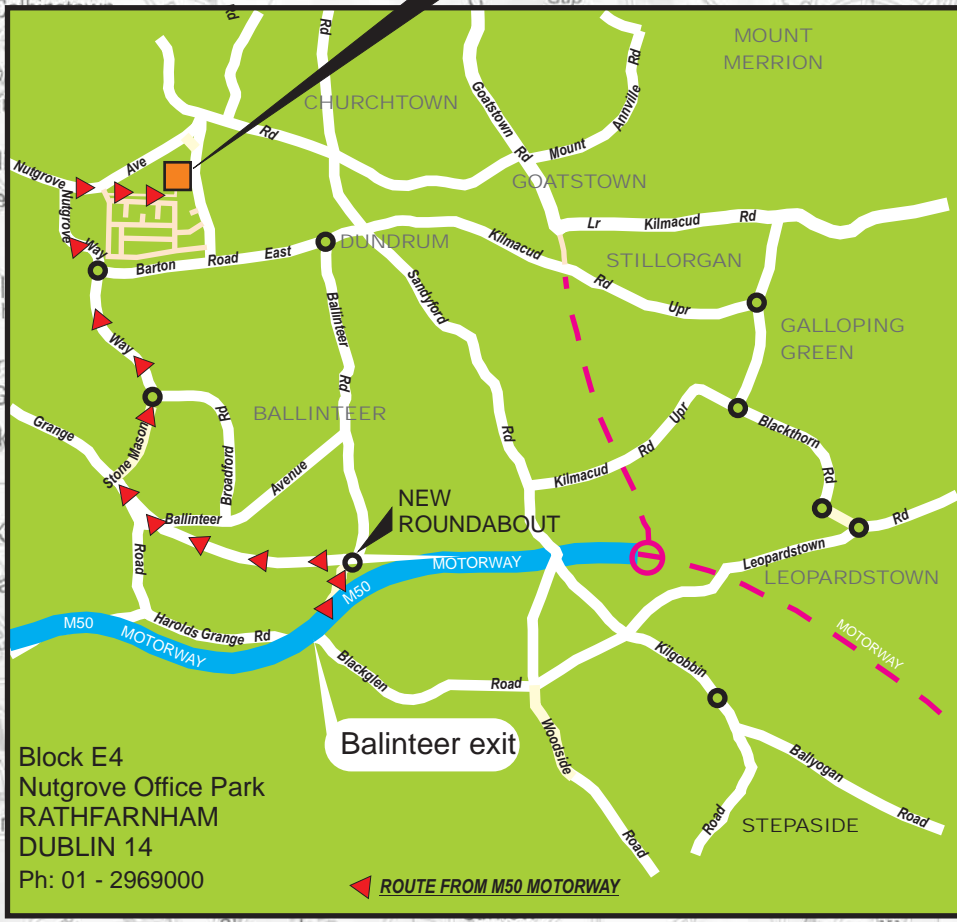

Nicholas O'Dwyer
CONSULTING ENGINEERS

Directions to the Dublin Office

Block E4
Nutgrove Office Park
RATHFARNHAM
DUBLIN 14
Ph: 01 - 2969000

ROUTE FROM M50 MOTORWAY