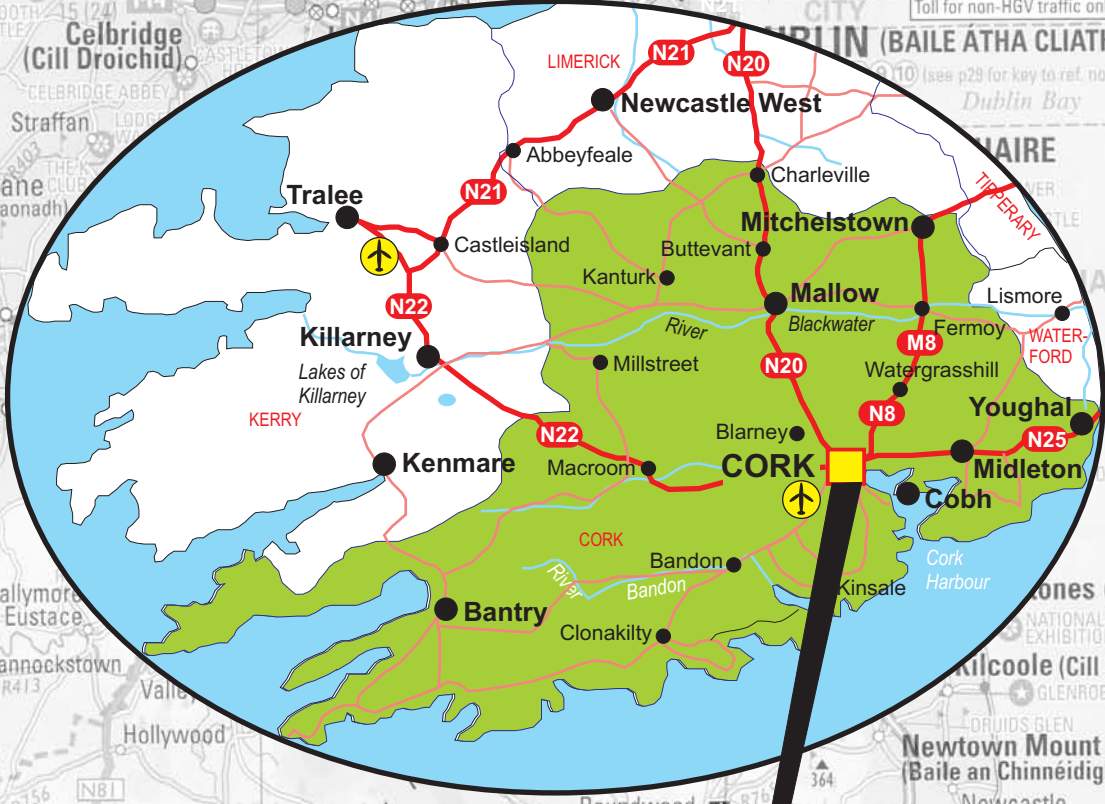

O'Connell Harley O'Dwyer Directions to the Cork office

CONSULTING ENGINEERS

O'Connell Harley O'Dwyer
11 South Mall,
Cork
Ireland
Tel: 021 - 427 3266
Fax: 021 - 427 3267
email: ochod@indigo.ie

O'Connell Harley O'Dwyer's office is located in the city centre, just two blocks south of St. Patrick's St., and opposite the Imperial Hotel. The airport is 6km south of the city centre, using the N27.