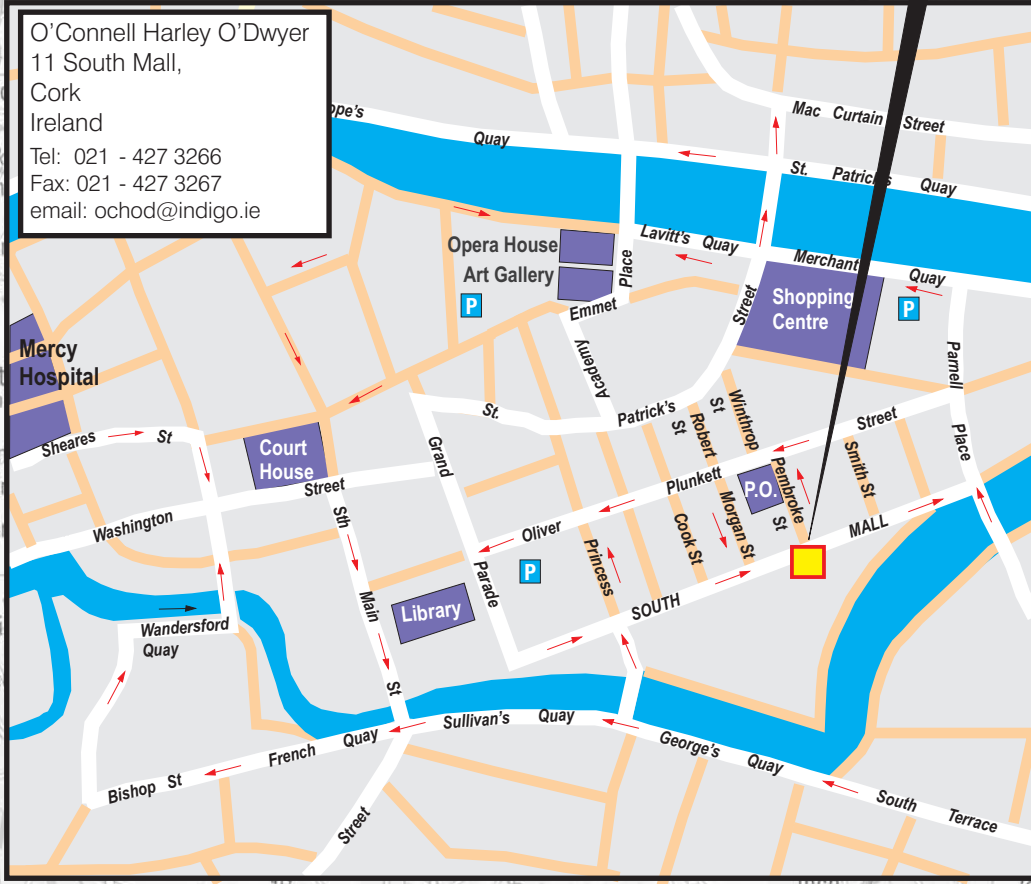

O'Connell Harley O'Dwyer Directions to the Cork office

CONSULTING ENGINEERS

O'Connell Harley O'Dwyer
11 South Mall,
Cork
Ireland
Tel: 021 - 427 3266
Fax: 021 - 427 3267
email: ochod@indigo.ie

O'Connell Harley O'Dwyer's office is located in the city centre, just two blocks south of St. Patrick's St., and opposite the Imperial Hotel. The airport is 6km south of the city centre, using the N27.